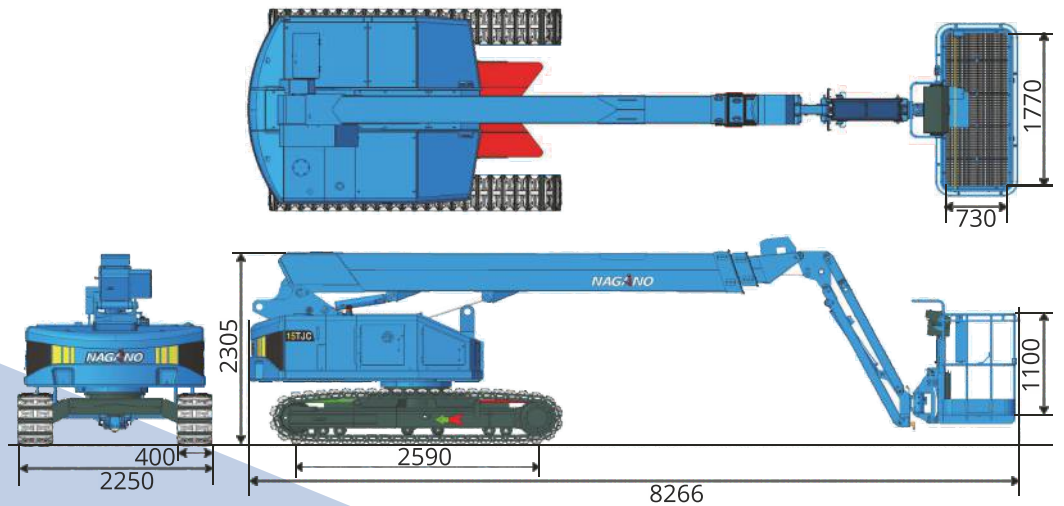

## → Nagano 15TJC

### Telescopic crawler boom

When difficult areas need to be reached, the easy-to-store and versatile 15TJC helps you reach up, over and around.

MODEL	15TJC
Max load capacity	250 kg
Tilt	5 °
Platform size	1,77 x 0,73 x 1,10 m
Max work height	14,78 m
Max outreach	11,18 m

MODEL		15TJC
SPECIFICATIONS	Max work height	14,78 m
	Max outreach	11,18 m
	Allowable tilt	5 °
	Max load capacity	250 kg
	Platform size (L x W x H)	1,77 x 0,73 x 1,10 m
	Swing angle basket	L90 ~ R90 °
	Transport dims (L x W x H)	8,27 x 2,25 x 2,31 m
	Machine weight	9.000 kg
TRA.	Travel speeds	0,9 / 1,5 / 2,7 km/h
POWER SOURCE	Engine type	Kubota D1305
	Rated power	17,5 / 2400 kW/min
	Fuel tank capacity	100 l
SAFETY DEVICES	Emergency stop	✓
	Food switch / Enabling switch	✓
	Auxiliary lowering control	✓
	Overload sensing system	✓
	Battery isolator switch	✓
	LED lighting	✓